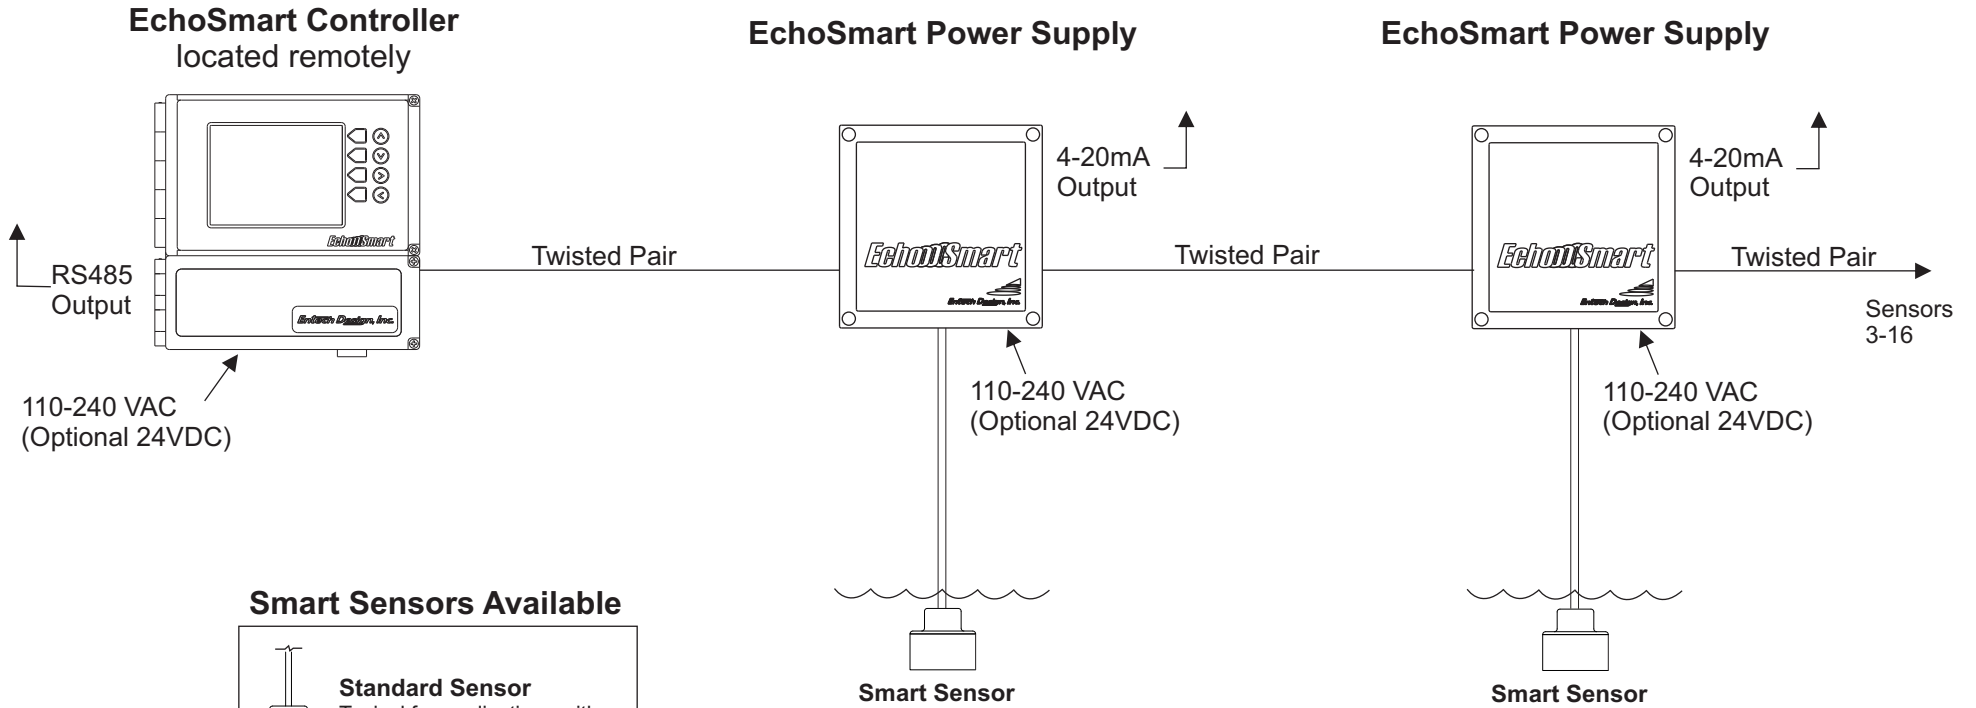

EchoSmart™

Wired Field Network

with Remote Controller

Smart Sensors Available

| | |
|---|---|
|  | Standard Sensor Typical for applications with surface skimmers. Multi-flex Assembly required. |
|  | Wiper Sensor Typical for applications without surface skimmers. |
|  | Level & Turbidity Sludge Level and Turbidity in one sensor. |